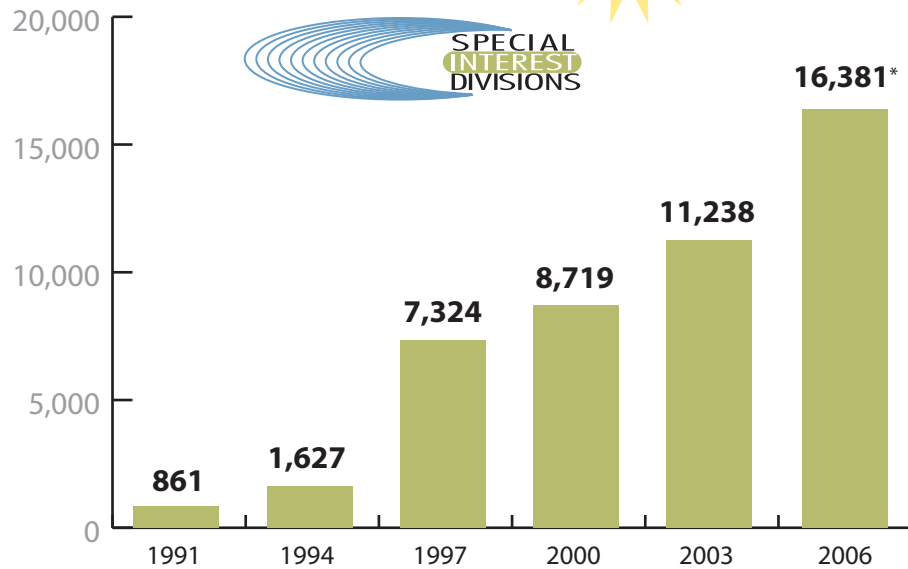

HOW WE'VE CHANGED

Membership in ASHA's Special Interest Divisions, 1991-2006

The number of Special Interest Division members has grown by more than **15,000** individuals since 1991, a **1,803%** increase.

*Special interest division members may belong to more than one division. In 2006, for example, 7,694 of the 16,381 special interest division members belonged to more than one division.

Source: Special Interest Division Counts, selected years